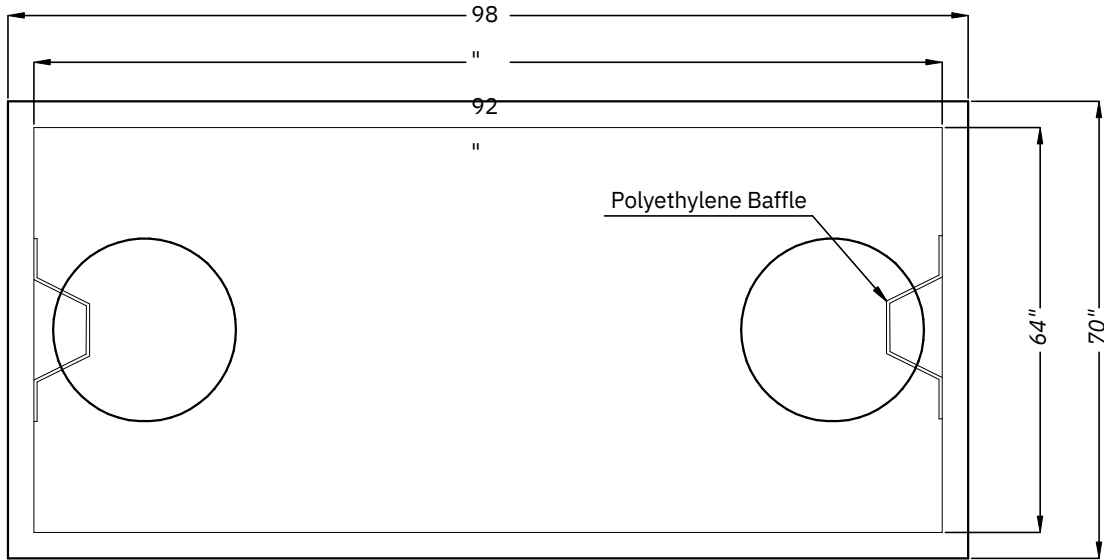

1000 Gallon  
Single Compartment  
Septic Tank

McAtee Construction Inc.  
1654 Cty Rd 22  
Malmo, NE 68040  
402-310-4569

Top View

Enlarged Detail

Side View