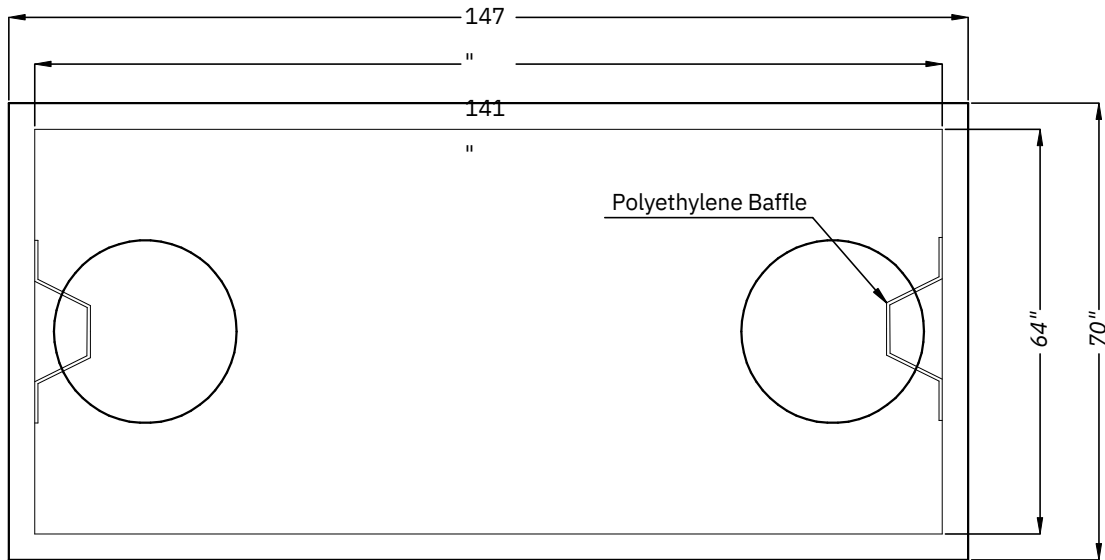

1500 Gallon
Single Compartment
Septic Tank

McAtee Construction Inc.
1654 Cty Rd 22
Malmo, NE 68040
402-310-4569

Top View

Enlarged Detail

Side View