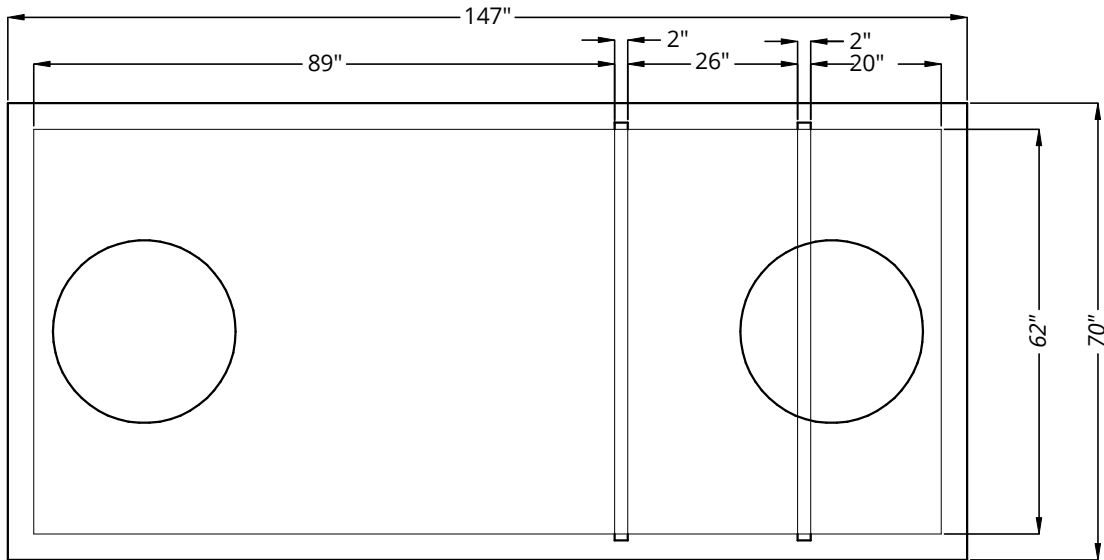

1500 Gallon
Grease Trap W/ 5" Lid

McAtee Construction Inc.
1654 Cty Rd 22
Malmo, NE 68040
402-310-4569

Top View

Enlarged Detail

Side View