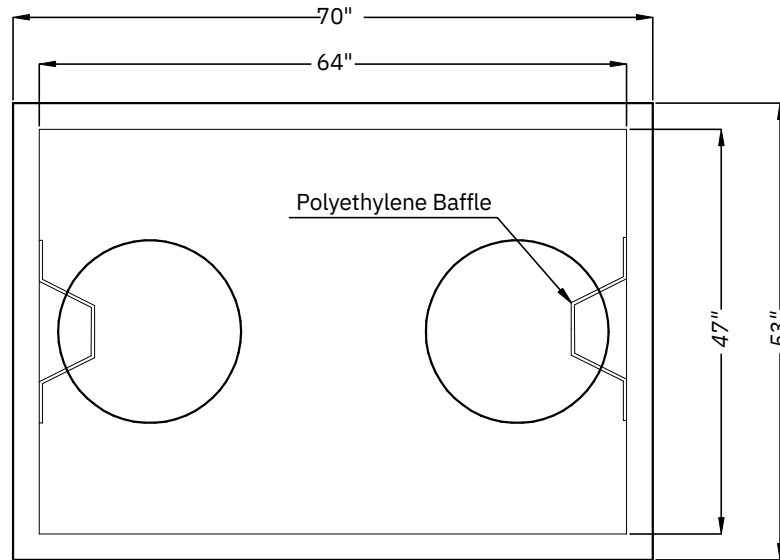

500 Gallon
Single Compartment
Septic Tank

McAtee Construction Inc.
1654 Cty Rd 22
Malmo, NE 68040
402-310-4569

Top View

Enlarged Detail

Side View