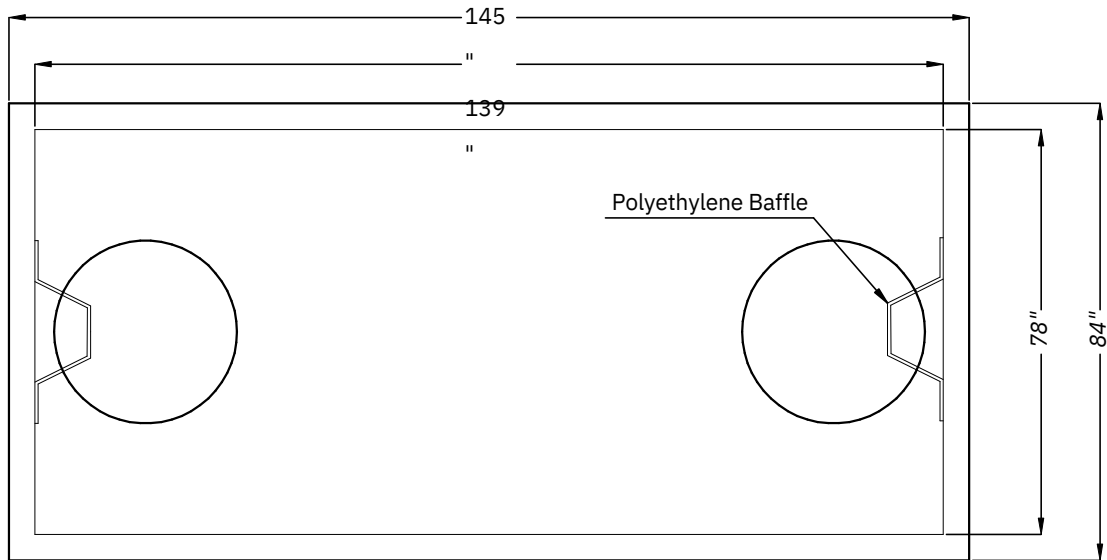

2000 Gallon
Single Compartment Tank

McAtee Construction Inc.
1654 Cty Rd 22
Malmo, NE 68040
402-310-4569

Top View

Enlarged Detail

Side View